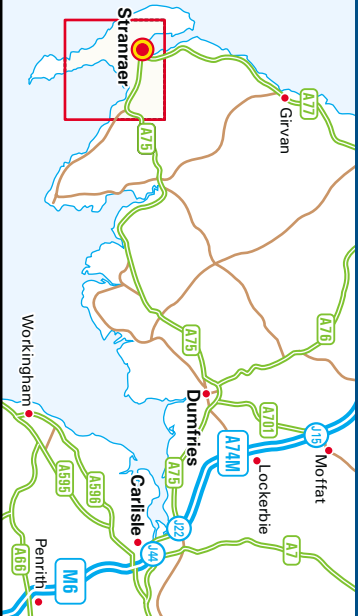

- From the North, Glasgow**
- Follow the M77/A77 southbound for approximately 90 miles.
  - Remain on the A77 past Kilmarnock, Ayr, Girvan & Cairnryan.
  - Turn left at Inermessan to join the A751.
  - Turn right at the next T-junction onto the A75 towards Stranraer.
  - Turn left onto Commerce Road, signposted to "Creamery & Industrial Estate."
  - Continue for approximately 1 mile.
  - The Caledonian Cheese Company is located on the right-hand side.
- From the South**
- Follow the M6 northbound towards Carlisle.
  - Continue onto the A74/A74(M) towards Glasgow.
  - Leave the A74(M) at junction 22 and join the A75 towards Dumfries & Stranraer (for approximately 100 miles).
  - After passing the junction with the A751 on the right, take the next turning on the left-hand side onto Commerce Road, signposted to "Creamery & Industrial Estate."
  - Continue for approximately 1 mile.
  - The Caledonian Cheese Company is located on the right-hand side.